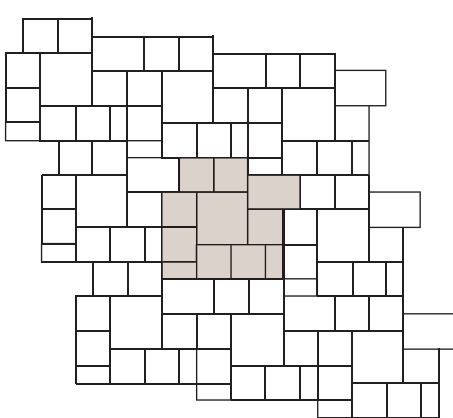

DIMENSIONS

3x6 Stone
Width 75 mm (2.95")
Length 150 mm (5.91")

6x6 Stone
Width 150 mm (5.91")
Length 150 mm (5.91")

6x9 Stone
Width 150 mm (5.91")
Length 225 mm (8.86")

9x9 Stone
Width 225 mm (8.86")
Length 225 mm (8.86")

9x12 Stone
Width 225 mm (8.86")
Length 300 mm (11.81")

**3x6 and 6x6 Stones
available only in Combo Bundle**

PATTERNS (CAN & US)

Pattern A

Pattern B

Pattern C

Pattern D

Pattern E

Pattern F

Stone	3 x 6 Stone		6 x 6 Stone		6 x 9 Stone		9 x 9 Stone		12 x 9 Stone	
	%	Ratio	%	Ratio	%	Ratio	%	Ratio	%	Ratio
Pattern A	7	2	50	7	43	4				
Pattern B	4	2	23	6	41	7	9	1	23	2
Pattern C					27	2	20	1	53	2
Pattern D	8	2	60	7	13	1	19	1		
Pattern E *			25	2	75	4				
Pattern F (Herringbone)					33	2			67	2

*Note: Use extra 3 x 6 stones for edges and cutting