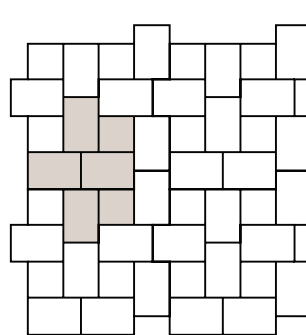

DIMENSIONS

3x6 Stone
Width 75 mm (2.95")
Length 150 mm (5.91")

6x6 Stone
Width 150 mm (5.91")
Length 150 mm (5.91")

6x9 Stone
Width 150 mm (5.91")
Length 225 mm (8.86")

9x9 Stone
Width 225 mm (8.86")
Length 225 mm (8.86")

9x12 Stone
Width 225 mm (8.86")
Length 300 mm (11.81")

**3x6 and 6x6 Stones
available only in Combo Bundle**

PATTERNS (CAN & US)

Pattern A

Pattern B

Pattern C

Pattern D

Pattern E

Pattern F

Stone	3 x 6 Stone		6 x 6 Stone		6 x 9 Stone		9 x 9 Stone		12 x 9 Stone	
	%	Ratio	%	Ratio	%	Ratio	%	Ratio	%	Ratio
Pattern A	7	2	50	7	43	4				
Pattern B	4	2	23	6	41	7	9	1	23	2
Pattern C					27	2	20	1	53	2
Pattern D	8	2	60	7	13	1	19	1		
Pattern E *			25	2	75	4				
Pattern F (Herringbone)					33	2			67	2